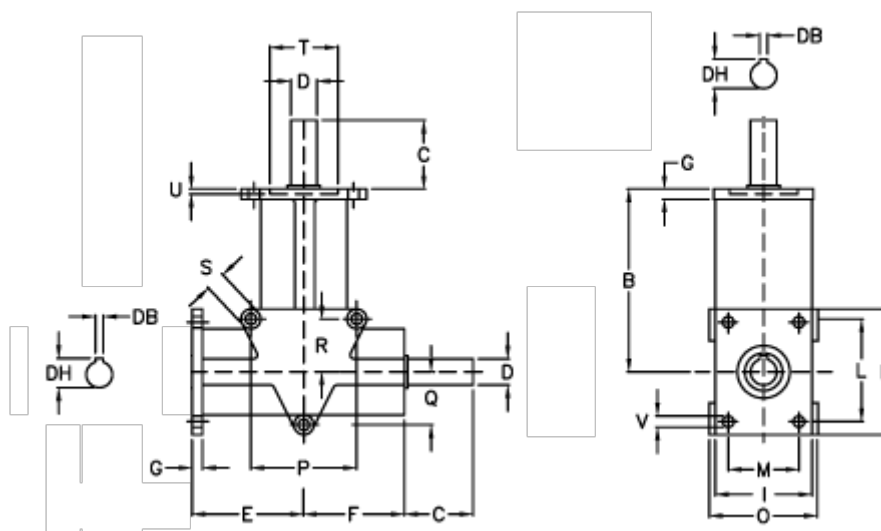

Article number: 2944008002200

Description: Bevel gear RAN 8SB i=2

Measures

B	= 60	G = 5	Q	= 16
C	= 15	H = 40	R	= 16
DB	= -	I = 32	S	= 5.2
Description	= RAN 8	L = 30	T H7	= 22
DH	= -	M = 22	U	= 2.5
D h6	= 8	N = 4.2	V	= 4.2
E	= 34	O = 33	Weight (kg)	= 0.3
F	= 27	P = 32		